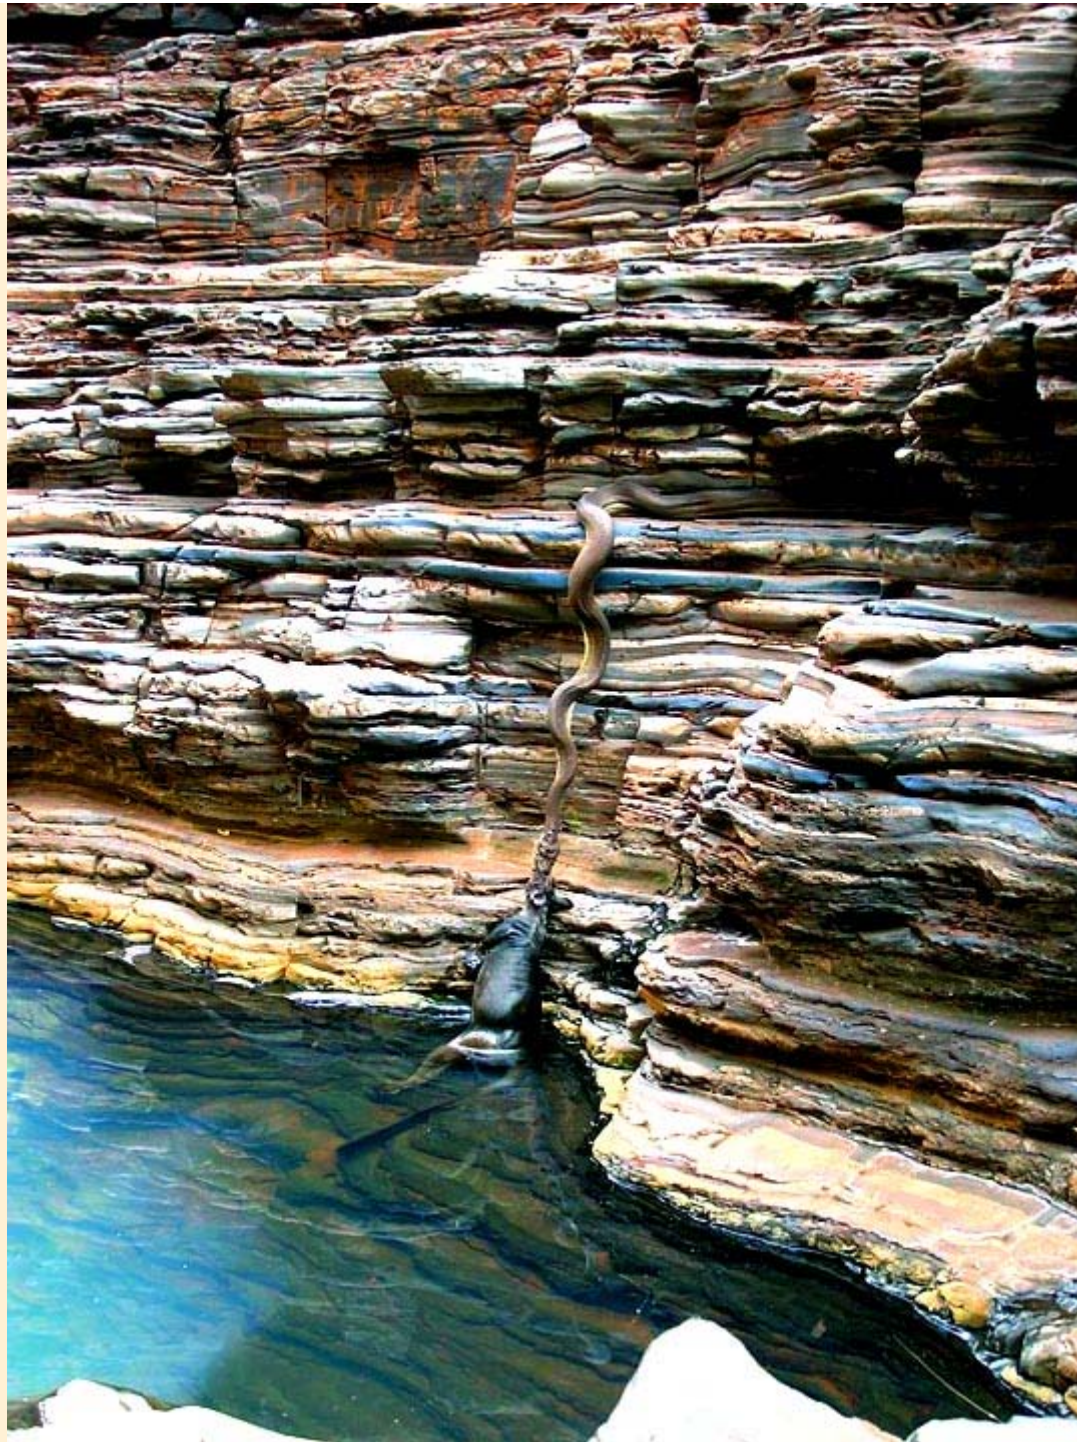

Fotos  
Insólites  
3

June 3, 2008. A car plowed into a weekend bike race along a highway near the U.S.-Mexico border, killing one and injuring 10 others

Crash in Heathrow airport

Corinthos  
Channel

Dani people, Papua

Fjord, Norway

Ice winter cold. Geneve, Europe

*Presentació*  
*MSR*