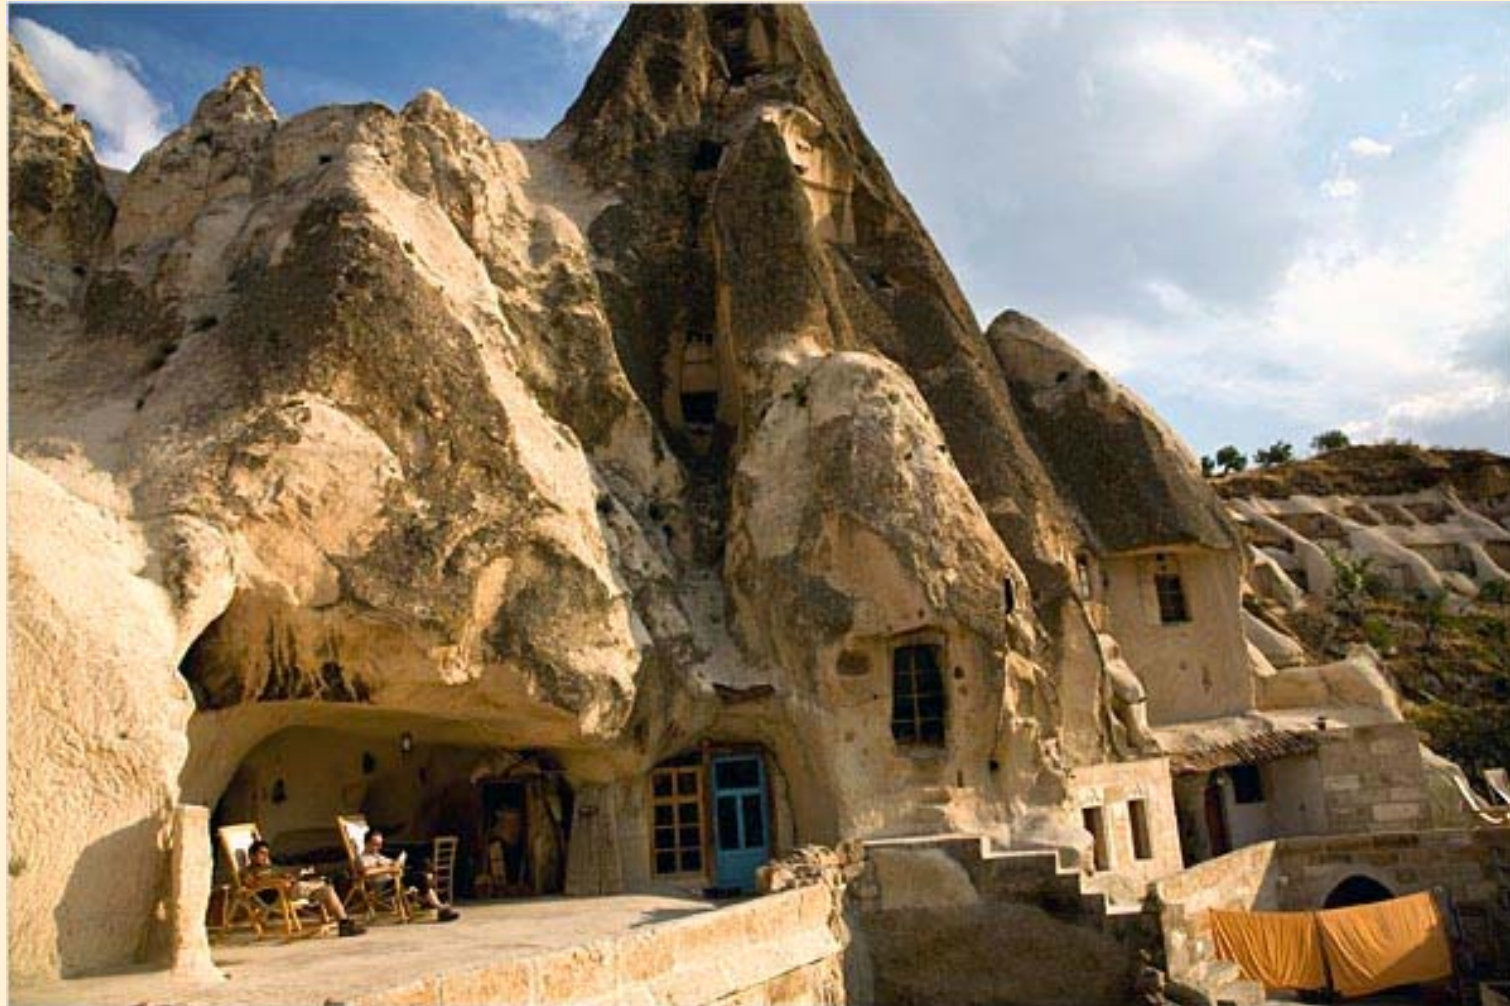

Fotos  
Insólites  
3

June 3, 2008. A car plowed into a weekend bike race along a highway near the U.S.-Mexico border, killing one and injuring 10 others

Crash in Heathrow airport

Corinthos  
Channel

Dani people, Papua

Fjord, Norway

Ice winter cold. Geneve, Europe

*Presentació*  
*MSR*